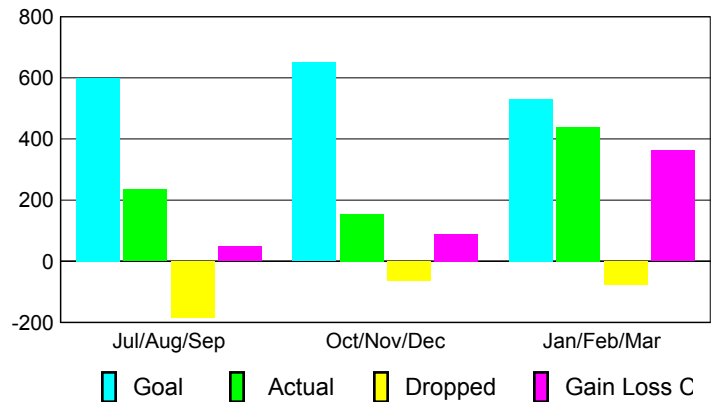

### YTD Status Quo Clubs 2009-2010

Status Quo Clubs Compared to Status Quo Members

## MEMBERSHIP

Membership Results  
2009-2010

Membership  
2008-2009

Month	Net Memb Goal	Actual New Memb	Actual Dropped Memb	Gain/Loss of Memb	Gain/Loss of Memb
Jul/Aug/Sep	600	234	-186	48	-71
Oct/Nov/Dec	650	154	-65	89	107
Jan/Feb/Mar	530	439	-77	362	244
<b>Totals</b>	<b>1780</b>	<b>827</b>	<b>-328</b>	<b>499</b>	<b>280</b>

### Membership Results 2009-2010

Goal, New, Dropped, Gain/Loss

### Comparison of Membership Gain/Loss

Current Year Compared to the Previous Year