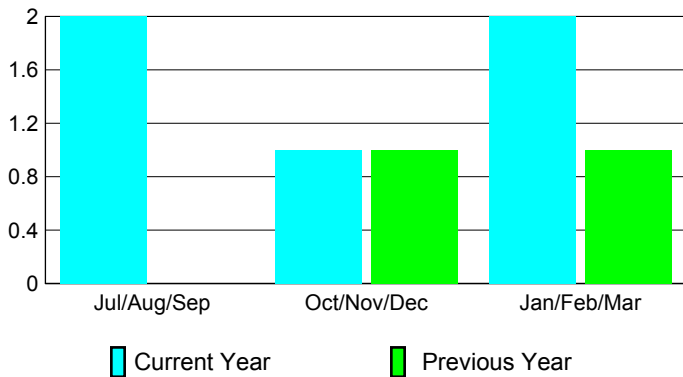

2009-2010 GMT Quarterly Report for District (or Undistricted) **District 324A2**

GMT: **Adv K G RAMA KRISHNA MUR**

Location: **INDIA**

GMT CA: **6**

CLUBS

Club Results
2009-2010

Clubs
2008-2009

Month	New Club Goal	Actual New Clubs	Actual Dropped Clubs	Gain/Loss of Clubs	Gain/Loss of Clubs
Jul/Aug/Sep	8	3	-1	2	0
Oct/Nov/Dec	6	1	0	1	1
Jan/Feb/Mar	4	3	-1	2	1
Totals	18	7	-2	5	2

Club Results 2009-2010

Goal, New, Dropped, Gain/Loss

Comparison of Club Gain/Loss

Current Year Compared to the Previous Year

YTD Status Quo Clubs 2009-2010

Status Quo Clubs Compared to Status Quo Members

MEMBERSHIP

Membership Results
2009-2010

Membership
2008-2009

Month	Net Memb Goal	Actual New Memb	Actual Dropped Memb	Gain/Loss of Memb	Gain/Loss of Memb
Jul/Aug/Sep	600	234	-186	48	-71
Oct/Nov/Dec	650	154	-65	89	107
Jan/Feb/Mar	530	439	-77	362	244
Totals	1780	827	-328	499	280

Membership Results 2009-2010

Goal, New, Dropped, Gain/Loss

Comparison of Membership Gain/Loss

Current Year Compared to the Previous Year

Gender Comparison 2009-2010

Jul/Aug/Sep

Oct/Nov/Dec

Jan/Feb/Mar

Male

Female