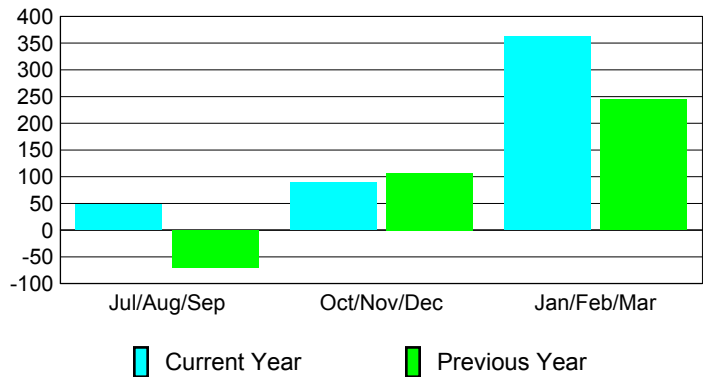

Gender Comparison 2009-2010

Jul/Aug/Sep

Oct/Nov/Dec

Jan/Feb/Mar

Male

Female