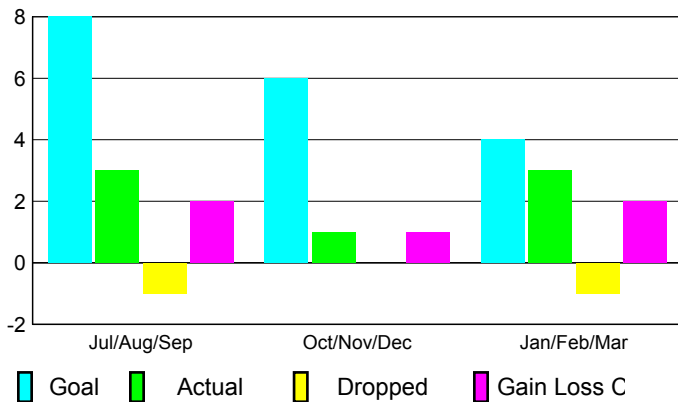

## CLUBS

Club Results  
2009-2010

Clubs  
2008-2009

Month	New Club Goal	Actual New Clubs	Actual Dropped Clubs	Gain/Loss of Clubs	Gain/Loss of Clubs
Jul/Aug/Sep	8	3	-1	2	0
Oct/Nov/Dec	6	1	0	1	1
Jan/Feb/Mar	4	3	-1	2	1
<b>Totals</b>	<b>18</b>	<b>7</b>	<b>-2</b>	<b>5</b>	<b>2</b>

### Club Results 2009-2010

Goal, New, Dropped, Gain/Loss

### Comparison of Club Gain/Loss

Current Year Compared to the Previous Year