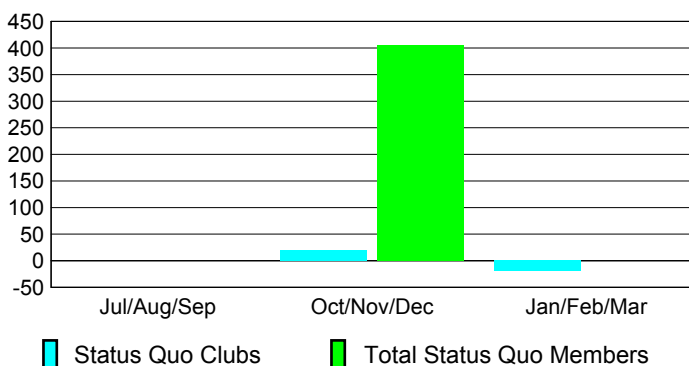

## CLUBS

Club Results  
2009-2010

Clubs  
2008-2009

Month	New Club Goal	Actual New Clubs	Actual Dropped Clubs	Gain/Loss of Clubs	Gain/Loss of Clubs
Jul/Aug/Sep	8	3	-1	2	0
Oct/Nov/Dec	6	1	0	1	1
Jan/Feb/Mar	4	3	-1	2	1
<b>Totals</b>	<b>18</b>	<b>7</b>	<b>-2</b>	<b>5</b>	<b>2</b>

### Club Results 2009-2010

Goal, New, Dropped, Gain/Loss

### Comparison of Club Gain/Loss

Current Year Compared to the Previous Year

### YTD Status Quo Clubs 2009-2010

Status Quo Clubs Compared to Status Quo Members